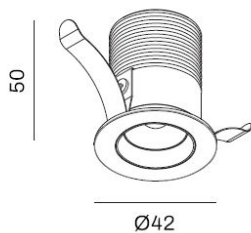

BLACK HOLE/SPOT LIGHT/FIXED

Model: RR-DL3357

↻ Cutout: 35mm
 5-25mm

Feature:

- MINI Size
- Black Ring
- Low UGR

Technical data:

▪ Light source	COB or others
▪ LED Power (max)	5.4W (150mA, 36V)
▪ System Power (ref.)	7W (ref. only depends on the ECG)
▪ Lumen flux (typ.)	500lm
▪ Colour temperature	2700K, 3000K, 4000K
▪ Colour rendering index	Ra≥90
▪ MacAdam Step	3
▪ Beam Angle	20D, 40D PMMA Lens
▪ Tilttable	No
▪ Ingress protection	IP21
▪ Operation temperature	0-40C
▪ Protection Class	III
▪ LED Life time	50,000h L70B10
▪ Finishing	White/Black
▪ Baffle Finishing	Black
▪ Construction	Aluminum
▪ Installation	Ceiling Recessed, Spring type
▪ Dimension	42mm(OD)x50mm(H)/Cutout 35mm
▪ LED Driver	Remote
▪ Trimless version	No

Electronic control gear

NON-DIM/Dimmable

 MP series

1-10V/0-10V/DALI

 SC series

Other brand is available upon request

*Use IDP multi-power LED Driver can trim down the output power according to actual application.

Light Distribution For 3000K

medium 20°

wide 36°

h(m)	E(lx)	ø(m)	h(m)	E(lx)	ø(m)
1	1985	ø0.35	1	835.0	ø0.63
2	496.3	ø0.70	2	208.7	ø1.27
3	220.6	ø1.06	3	92.77	ø1.91
4	124.1	ø1.41	4	52.19	ø2.55
5	79.41	ø1.77	5	33.40	ø3.19