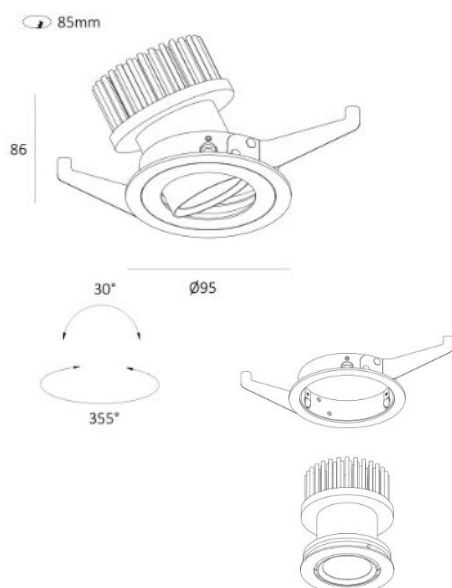

SIMPLE/SPOT LIGHT/TILTABLE/COMMERICAL

Model: RR-DL3380

Feature:

- Front Removable
- Compact design with 18W LED Power
- Tiltable

Technical data:

- Light source COB or others
- LED Power (max) 18W (500mA, 36V)
- System Power (ref.) 21W (ref. only depends on the ECG)
- Lumen flux (typ.) 1450lm
- Colour temperature 2700K, 3000K, 4000K
- Colour rendering index Ra \geq 90
- MacAdam Step 3
- Beam Angle 17D, 24D, 36D Reflector
- Tiltable Yes
- Ingress protection IP54
- Operation temperature 0-40C
- Protection Class III
- LED Life time 50,000h L70B10
- Finishing White/Black
- Construction Aluminum
- Installation Ceiling Recessed, Spring type
- Dimension 95mm(OD)x86mm(H)/Cutout 85mm
- LED Driver Remote
- Trimless version No

Electronic control gear

NON-DIM/Dimmable

IDP MP series

1-10V/0-10V/DALI

IDP SC series

Other brand is available upon request

LIGHT DISTRIBUTION for 2700K
wide 24.1°

h(m)	E(lx)	Ø(m)
1	7369	Ø0.43
2	1842	Ø0.85
3	818.8	Ø1.27
4	460.6	Ø1.70
5	294.8	Ø2.12