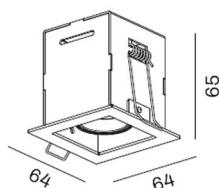

SQUARE/SPOT LIGHT/MINI/BOX/SINGLE/TILTABLE

Model: SR-DL3444

 Cutout: 55x55mm

 5-25mm

Feature:

- Single head square grilled downlight
- Interchangeable baffle
- Compact design

Technical data:

- Light source COB or others
- LED Power (max) 5.4W (150mA, 36V)
- System Power (ref.) 7W (ref. only depends on the ECG)
- Lumen flux (typ.) 350lm
- Colour temperature 2700K, 3000K, 4000K
- Colour rendering index Ra \geq 90
- MacAdam Step 3
- Beam Angle 15D, 24D, 36D PMMA Lens
- Tilttable Yes
- Ingress protection IP21
- Operation temperature 0-40C
- Protection Class III
- LED Life time 50,000h L70B10
- Finishing White/Black
- Baffle Finishing Plain White/Plain Black/Brushed Brass
- Construction Aluminum
- Installation Ceiling Recessed, spring type
- Dimension 64x64mmx65mm(H)/Cutout 55x55mm
- LED Driver Remote
- Trimless version No