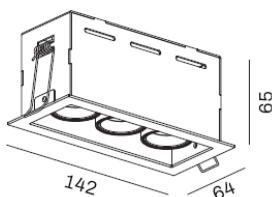

### Technical data:

- Light source COB or others
- LED Power (max) 5.4W x 3 (150mA x 2 , 36V)
- System Power (ref.) 7W x 3 (ref. only depends on the ECG)
- Lumen flux (typ.) 350lm x 3
- Colour temperature 2700K, 3000K, 4000K
- Colour rendering index Ra $\geq$ 90
- MacAdam Step 3
- Beam Angle 15D, 24D, 36D PMMA Lens
- Tilttable Yes
- Ingress protection IP21
- Operation temperature 0-40C
- Protection Class III
- LED Life time 50,000h L70B10
- Finishing White/Black
- Baffle Finishing Plain White/Plain Black/Brushed Brass
- Construction Aluminum
- Installation Ceiling Recessed, spring type
- Dimension 142x64mmx65mm(H)/Cutout 133x55mm
- LED Driver Remote
- Trimless version No

 Cutout: 133x55mm

 5-25mm