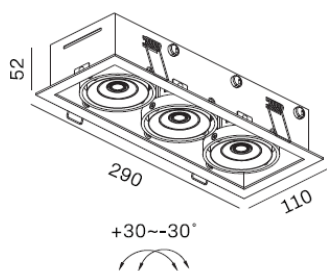

SQUARE/SPOT LIGHT/MEDIUM/BOX/TRIPLE HEADS/TILTABLE

Model: SR-DL3350

Cutout: 280x100mm

5-25mm

Feature:

- TRIPLE head square grilled downlight
- Gimble tilt 30 degree
- Compact design with IP54

Technical data:

- Light source COB or others
- LED Power (max) 9W x 3 (250mA x 2, 36V)
- System Power (ref.) 11W x 3 (ref. only depends on the ECG)
- Lumen flux (typ.) 1200lm
- Colour temperature 2700K, 3000K, 4000K
- Colour rendering index Ra \geq 90
- MacAdam Step 3
- Beam Angle 24D, 36D, 45D PMMA Lens
- Tilttable Yes
- Ingress protection IP54
- Operation temperature 0-40C
- Protection Class III
- LED Life time 50,000h L70B10
- Finishing White/Black
- Construction Aluminum
- Installation Ceiling Recessed, spring type
- Dimension 280x110mmx52mm(H)/Cutout 280x100mm
- LED Driver Remote
- Trimless version No