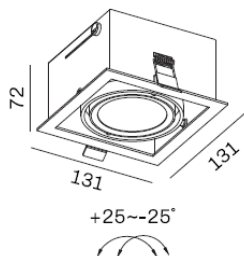

## SQUARE/SPOT LIGHT/JUMBO/BOX/SINGLE/TILTABLE

**Model: SR-DL3360**

 Cutout: 122x122mm

 5-25mm

### Technical data:

- Light source COB or others
- LED Power (max) 18W (500mA, 36V)
- System Power (ref.) 21W (ref. only depends on the ECG)
- Lumen flux (typ.) 1850lm
- Colour temperature 2700K, 3000K, 4000K
- Colour rendering index  $Ra \geq 90$
- MacAdam Step 3
- Beam Angle 15D, 24D, 36D Reflector
- Tilttable Yes
- Ingress protection IP21
- Operation temperature 0-40C
- Protection Class III
- LED Life time 50,000h L70B10
- Finishing White/Black
- Construction Aluminum
- Installation Ceiling Recessed, spring type
- Dimension 131x131mmx72mm(H)/Cutout 122x122mm
- LED Driver Remote
- Trimless version No