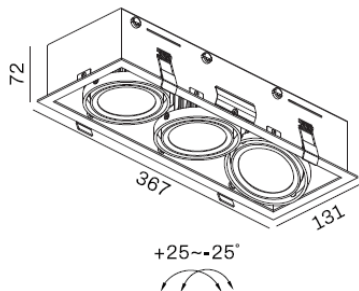

## SQUARE/SPOT LIGHT/JUMBO/BOX/TRIPLE HEADS/TILTABLE

**Model: SR-DL3643**

/// Cutout: 356x122mm

▤ 5-25mm

### Feature:

- TRIPLE heads square grilled downlight
- Gimble tilt 25 degree
- Reflector type

### Technical data:

- |                          |  |
|--------------------------|--|
| ▪ Light source           | COB or others                          |
| ▪ LED Power (max)        | 18W x 3 (500mA x 3, 36V)               |
| ▪ System Power (ref.)    | 21W x 3 (ref. only depends on the ECG) |
| ▪ Lumen flux (typ.)      | 3700lm                                 |
| ▪ Colour temperature     | 2700K, 3000K, 4000K                    |
| ▪ Colour rendering index | Ra≥90                                  |
| ▪ MacAdam Step           | 3                                      |
| ▪ Beam Angle             | 15D, 24D, 36D Reflector                |
| ▪ Tilttable              | Yes                                    |
| ▪ Ingress protection     | IP21                                   |
| ▪ Operation temperature  | 0-40C                                  |
| ▪ Protection Class       | III                                    |
| ▪ LED Life time          | 50,000h L70B10                         |
| ▪ Finishing              | White/Black                            |
| ▪ Construction           | Aluminum                               |
| ▪ Installation           | Ceiling Recessed, spring type          |
| ▪ Dimension              | 367x131mmx72mm(H)/Cutout<br>356x122mm  |
| ▪ LED Driver             | Remote                                 |
| ▪ Trimless veriosn       | No                                     |