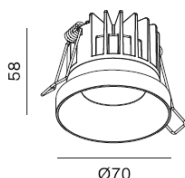

FLOAT/SPOT DOWNLIGHT/FIXED/MEDIUM/ROUND

Model: RR-DL3028

Feature:

- Compact recessed downlight
- Pendant effect
- Anti-glare

Technical data:

- Light source COB or others
- LED Power (max) 9W (150mA, 36V)
- System Power (ref.) 11W (ref. only depends on the ECG)
- Lumen flux (typ.) 750lm
- Colour temperature 2700K, 3000K, 4000K
- Colour rendering index Ra \geq 90
- MacAdam Step 3
- Beam Angle 15D, 24D, 36D PMMA Lens
- Tiltable No
- Ingress protection IP54
- Operation temperature 0-40C
- Protection Class III
- LED Life time 50,000h L70B10
- Finishing White/Black/
- Construction Aluminum
- Installation Ceiling Recessed, spring type
- Dimension 70mm(OD)x58mm(H)/Cutout 64mm
- LED Driver Remote
- Trimless version No

Electronic control gear

NON-DIM/Dimmable **IDP** MP series

1-10V/0-10V/DALI **IDP** SC series

Other brand is available upon request

Light Distribution For 2700K
wide 35.7°

h(m)	E(lx)	ø(m)
1	1286	ø0.64
2	321.4	ø1.28
3	142.8	ø1.93
4	80.35	ø2.57
5	51.43	ø3.22

⊙ Cutout: 64mm

⊞ 5-25mm

****The specification is subject to change without notes.****