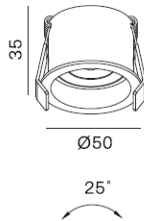

## MINI CABINET/SPOT DOWNLIGHT/DEEP RECESSED/TILTABLE

**Model: RR-DL3300**

↻ Cutout: 45mm  
≡ 5-25mm

### Feature:

- Deep Recessed
- Low UGR
- 25degree tiltable

### Technical data:

▪ Light source	High Power LED
▪ LED Power (max)	3W @24VDC
▪ System Power (ref.)	NA (ref. only depends on the ECG)
▪ Lumen flux (typ.)	180lm
▪ Colour temperature	2700K, 3000K, 4000K
▪ Colour rendering index	Ra≥90
▪ MacAdam Step	3
▪ Beam Angle	20D, 36D, 50D PMMA Lens
▪ Tilttable	Yes
▪ Ingress protection	IP44
▪ Operation temperature	0-40C
▪ Protection Class	III
▪ LED Life time	50,000h L70B10
▪ Finishing	White/Black
▪ Construction	Aluminum
▪ Installation	Ceiling Recessed, spring type
▪ Dimension	50mm(OD)x35mm(H)/Cutout 45mm
▪ LED Driver	Remote
▪ Trimless version	No