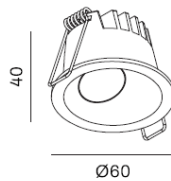

MINI CABINET/SPOT DOWNLIGHT/WALL WASHER/FIXED

Model: RR-DL3103

Feature:

- MINI wall washer

Technical data:

- Light source: High Power LED
- LED Power (max): 4.5W (500mA, 9V)
- System Power (ref.): 7 (ref. only depends on the ECG)
- Lumen flux (typ.): 250lm
- Colour temperature: 2700K, 3000K, 4000K
- Colour rendering index: $Ra \geq 90$
- MacAdam Step: 3
- Beam Angle: 15D, 36DPMMA Lens
- Tilttable: No
- Ingress protection: IP21
- Operation temperature: 0-40C
- Protection Class: III
- LED Life time: 50,000h L70B10
- Finishing: White/Black
- Construction: Aluminum
- Installation: Ceiling Recessed, spring type
- Dimension: 60mm(OD)x40mm(H)/Cutout 52mm
- LED Driver: Remote
- Trimless version: No

↻ Cutout: 52mm

≡ 5-25mm

Light Distribution For 2700K

spot 19°			wide 35°		
h(m)	E(lx)	ø(m)	h(m)	E(lx)	ø(m)
1	1487	ø0.33	1	621.9	ø0.60
2	371.8	ø0.66	2	155.5	ø1.20
3	165.2	ø1.00	3	69.10	ø1.80
4	92.94	ø1.33	4	38.87	ø2.40
5	59.48	ø1.66	5	24.88	ø3.01