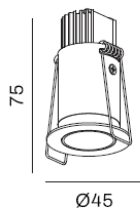

MINI CABINET/SPOT LIGHT/MINI DEEP/BLACK HOLED/FIXED/45mm

Model: RR-DL3297

↻ Cutout: 38mm

▨ 5-25mm

Feature:

- MINI Deep with 5W LED power
- Small cutout 38mm
- Black hole

Technical data:

▪ Light source	High Power LED
▪ LED Power (max)	5.4W (150mA, 36V)
▪ System Power (ref.)	7 (ref. only depends on the ECG)
▪ Lumen flux (typ.)	250lm
▪ Colour temperature	2700K, 3000K, 4000K
▪ Colour rendering index	Ra≥90
▪ MacAdam Step	3
▪ Beam Angle	20D, 36D, 50D PMMA Lens
▪ Tilttable	No
▪ Ingress protection	IP21
▪ Operation temperature	0-40C
▪ Protection Class	III
▪ LED Life time	50,000h L70B10
▪ Finishing	White/Black
▪ Construction	Aluminum
▪ Installation	Ceiling Recessed, spring type
▪ Dimension	45mm(OD)x75mm(H)/Cutout 38mm
▪ LED Driver	Remote
▪ Trimless version	No

Electronic control gear

NON-DIM/Dimmable

IDP MP series

1-10V/0-10V/DALI

IDP SC series

Other brand is available upon request

*Use IDP multi-power LED Driver can trim down the output power according to actual application.

The specification is subject to change without note.