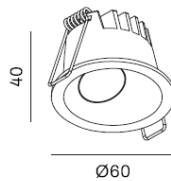

### Technical data:

- Light source: High Power LED
- LED Power (max): 4.5W (500mA, 9V)
- System Power (ref.): 7 (ref. only depends on the ECG)
- Lumen flux (typ.): 250lm
- Colour temperature: 2700K, 3000K, 4000K
- Colour rendering index: Ra $\geq$ 90
- MacAdam Step: 3
- Beam Angle: 15D, 36DPMMA Lens
- Tilttable: No
- Ingress protection: IP21
- Operation temperature: 0-40C
- Protection Class: III
- LED Life time: 50,000h L70B10
- Finishing: White/Black
- Construction: Aluminum
- Installation: Ceiling Recessed, spring type
- Dimension: 60mm(OD)x40mm(H)/Cutout 52mm
- LED Driver: Remote
- Trimless version: No

↻ Cutout: 52mm

≡ 5-25mm