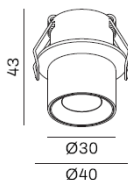

MINI CABINET/SPOT LIGHT/FIXED

Model: RR-DL3132

↻ Cutout: 34mm

↻ 5-25mm

Feature:

- Mini snoot
- Semi pendant design

Technical data:

▪ Light source	High Power LED
▪ LED Power (max)	2.1W (700mA, 3V)
▪ System Power (ref.)	NA (ref. only depends on the ECG)
▪ Lumen flux (typ.)	160lm
▪ Colour temperature	2700K, 3000K, 4000K
▪ Colour rendering index	Ra≥90
▪ MacAdam Step	3
▪ Beam Angle	20D, 30D, 40D PMMA Lens
▪ Tilttable	No
▪ Ingress protection	IP21
▪ Operation temperature	0-40C
▪ Protection Class	III
▪ LED Life time	50,000h L70B10
▪ Finishing	White/Black
▪ Construction	Aluminum
▪ Installation	Ceiling Recessed, spring type
▪ Dimension	40mm(OD)x43mm(H)/Cutout 34mm
▪ LED Driver	Remote
▪ Trimless version	No

Electronic control gear

NON-DIM/Dimmable **IDP** MP series

1-10V/0-10V/DALI **IDP** SC series

Other brand is available upon request

The specification is subject to change without note.