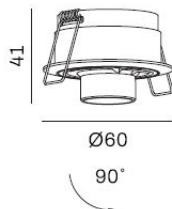

MINI CABINET/SPOT LIGHT/TILTABLE/WALL WASHER/SNOOT

Model: RR-DL3331

↻ Cutout: 52mm
⚙ 5-25mm

Feature:

- Mini Washer
- 360 degree rotation with 90 degree tilt
- Compact design

Technical data:

▪ Light source	High Power LED
▪ LED Power (max)	2.1W (700mA, 3V)
▪ System Power (ref.)	NA (ref. only depends on the ECG)
▪ Lumen flux (typ.)	180lm
▪ Colour temperature	2700K, 3000K, 4000K
▪ Colour rendering index	Ra≥90
▪ MacAdam Step	3
▪ Beam Angle	24D, 36D, 50D PMMA Lens
▪ Tilttable	Yes
▪ Ingress protection	IP21
▪ Operation temperature	0-40C
▪ Protection Class	III
▪ LED Life time	50,000h L70B10
▪ Finishing	White/Black
▪ Construction	Aluminum
▪ Installation	Ceiling Recessed, spring type
▪ Dimension	60mm(OD)x41mm(H)/Cutout 52mm
▪ LED Driver	Remote
▪ Trimless version	No

Electronic control gear

NON-DIM/Dimmable **IDP** MP series

1-10V/0-10V/DALI **IDP** SC series

Other brand is available upon request

The specification is subject to change without note.