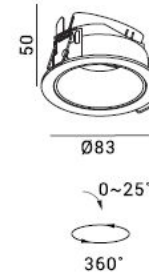

Compatible:

RETROFIT/RECESSED/ANTI-GLARE

Model: RR-DL3485