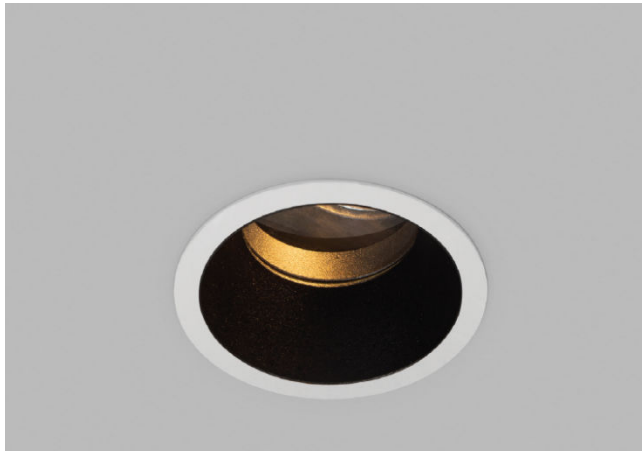

## RETROFIT/RECESSED/ANTI-GLARE

**Model: RR-DL3515**

### Feature:

- Slim trim design
- Interchangeable baffle
- Compact design

### General data:

- |                      |   |
|----------------------|---|
| ▪ Use location       | Interior  |
| ▪ Class/Light source | GU10 (230V, Class II)<br>GU5.3 (12V, Class III)<br>LED Module<br>(250mA/36V, Class III) |
| ▪ Tilttable          | Yes   |
| ▪ IP Rating          | 21  |
| ▪ Major Material     | Aluminum  |
| ▪ Cut-out            | 68mm  |
| ▪ Installation       | Recessed  |
| ▪ Fixture Finishes   | White/Black   |
| ▪ Baffle Finishes    | White/Black/<br>Brushed Brass/Bronze  |