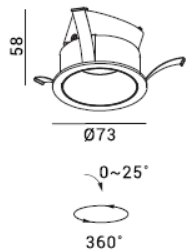

RETROFIT/RECESSED/ANTI-GLARE

Model: RR-DL3515