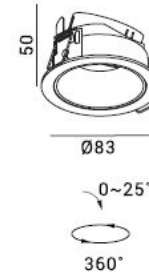

RETROFIT/RECESSED/ANTI-GLARE

Model: RR-DL3485

Compatible:

Feature:

- Slim trim design
- Interchangeable baffle
- Compact design

General data:

▪ Use location	Interior
▪ Class/Light source	GU10 (230V, Class II) GU5.3 (12V, Class III) LED Module (250mA/36V, Class III)
▪ Tiltable	Yes
▪ IP Rating	21
▪ Major Material	Aluminum
▪ Cut-out	75mm
▪ Installation	Recessed
▪ Fixture Finishes	White/Black
▪ Baffle Finishes	White/Black/

Accessories (optional):

Honeycomb Louver