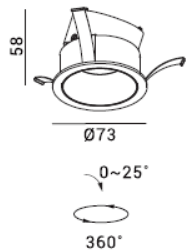

RETROFIT/RECESSED/ANTI-GLARE

Model: RR-DL3515

Compatible:

Feature:

- Slim trim design
- Interchangeable baffle
- Compact design

General data:

- | | |
|----------------------|---|
| ▪ Use location | Interior |
| ▪ Class/Light source | GU10 (230V, Class II)
GU5.3 (12V, Class III)
LED Module
(250mA/36V, Class III) |
| ▪ Tiltable | Yes |
| ▪ IP Rating | 21 |
| ▪ Major Material | Aluminum |
| ▪ Cut-out | 68mm |
| ▪ Installation | Recessed |
| ▪ Fixture Finishes | White/Black |
| ▪ Baffle Finishes | White/Black/
Brushed Brass/Bronze |

- | | |
|----------------------|---|
| ▪ Use location | Interior |
| ▪ Class/Light source | GU10 (230V, Class II)
GU5.3 (12V, Class III)
LED Module
(250mA/36V, Class III) |
| ▪ Tiltable | Yes |
| ▪ IP Rating | 21 |
| ▪ Major Material | Aluminum |
| ▪ Cut-out | 75mm |
| ▪ Installation | Recessed |
| ▪ Fixture Finishes | White/Black |
| ▪ Baffle Finishes | White/Black/ |