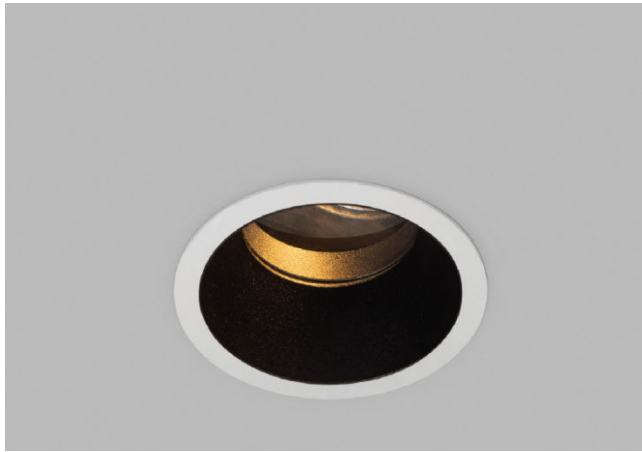

RETROFIT/RECESSED/ANTI-GLARE

Model: RR-DL3515

Compatible:

Feature:

- Slim trim design
- Interchangeable baffle
- Compact design

General data:

- | | |
|----------------------|---|
| ▪ Use location | Interior |
| ▪ Class/Light source | GU10 (230V, Class II)
GU5.3 (12V, Class III)
LED Module
(250mA/36V, Class III) |
| ▪ Tiltable | Yes |
| ▪ IP Rating | 21 |
| ▪ Major Material | Aluminum |
| ▪ Cut-out | 68mm |
| ▪ Installation | Recessed |
| ▪ Fixture Finishes | White/Black |
| ▪ Baffle Finishes | White/Black/
Brushed Brass/Bronze |

Accessories (optional):

Glass Diffuser
Honeycomb Louver

RETROFIT/RECESSED/ANTI-GLARE

Model: RR-DL3485

Compatible:

Feature:

- Slim trim design
- Interchangeable baffle
- Compact design

General data:

- | | |
|----------------------|---|
| ▪ Use location | Interior |
| ▪ Class/Light source | GU10 (230V, Class II)
GU5.3 (12V, Class III)
LED Module
(250mA/36V, Class III) |
| ▪ Tiltable | Yes |
| ▪ IP Rating | 21 |
| ▪ Major Material | Aluminum |
| ▪ Cut-out | 75mm |
| ▪ Installation | Recessed |
| ▪ Fixture Finishes | White/Black |
| ▪ Baffle Finishes | White/Black/ |