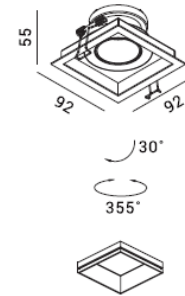

RETROFIT/RECESSED/ANTI-GLARE

Model: SR-DL1270

Compatible:

Feature:

- Slim trim design
- Interchangeable baffle
- Very low glare design

General data:

▪ Use location	Interior
▪ Class/Light source	GU10 (230V, Class II) GU5.3 (12V, Class III) LED Module (250mA/36V, Class III)
▪ Tiltable	Yes
▪ IP Rating	21
▪ Major Material	Aluminum
▪ Cut-out	82x82mm
▪ Installation	Recessed
▪ Fixture Finishes	White/Black
▪ Baffle Finishes	White/Black/ Brushed Brass/Bronze

Accessories (optional):

Glass Diffuser
Honeycomb Louver