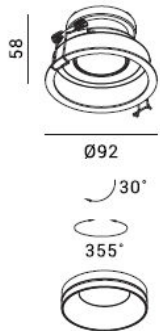

RETROFIT/RECESSED/ANTI-GLARE

Model: RR-DL1260

Compatible:

Feature:

- Slim trim design
- Interchangeable baffle
- Very low glare design

General data:

- | | |
|----------------------|---|
| ▪ Use location | Interior |
| ▪ Class/Light source | GU10 (230V, Class II)
GU5.3 (12V, Class III)
LED Module
(250mA/36V, Class III) |
| ▪ Tiltable | Yes |
| ▪ IP Rating | 21 |
| ▪ Major Material | Aluminum |
| ▪ Cut-out | 82mm |
| ▪ Installation | Recessed |
| ▪ Fixture Finishes | White/Black |
| ▪ Baffle Finishes | White/Black/
Brushed Brass/Bronze |

- | | |
|----------------------|---|
| ▪ Use location | Interior |
| ▪ Class/Light source | GU10 (230V, Class II)
GU5.3 (12V, Class III)
LED Module
(250mA/36V, Class III) |
| ▪ Tiltable | Yes |
| ▪ IP Rating | 21 |
| ▪ Major Material | Aluminum |
| ▪ Cut-out | 82x82mm |
| ▪ Installation | Recessed |
| ▪ Fixture Finishes | White/Black |
| ▪ Baffle Finishes | White/Black/
Brushed Brass/Bronze |