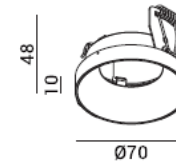

RETROFIT/RECESSED/ANTI-GLARE

Model: RR-DL2028