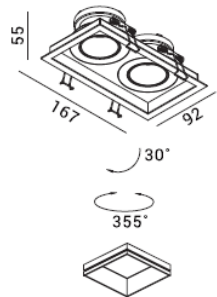

**RETROFIT/RECESSED/ANTI-GLARE/TWIN**

**Model: SR-DL1274**

**Feature:**

- Slim trim design
- Interchangeable baffle
- Very low glare design

**General data:**

- Use location Interior
- Class/Light source GU10 (230V, Class II)  
GU5.3 (12V, Class III)  
LED Module  
(250mA/36V, Class III)
- Tiltable Yes
- IP Rating 21
- Major Material Aluminum
- Cut-out 160x82mm
- Fixture Finishes White/Black
- Baffle Finishes White/Black/  
Brushed Brass/Bronze

**General data:**

- Use location Interior
- Class/Light source GU10 (230V, Class II)  
GU5.3 (12V, Class III)  
LED Module  
(250mA/36V, Class III)
- Tiltable No
- IP Rating 21
- Major Material Aluminum
- Cut-out 65mm
- Fixture Finishes White/Black
- Baffle Finishes --