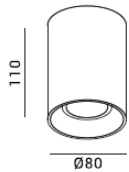

Accessories (optional):

--