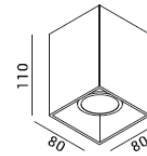

Accessories (optional):

--