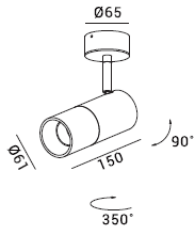

Accessories (optional):

--