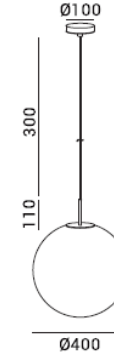

RETROFIT/PENDANT/200MM OPAL GLASS

Model: SUP-PL2056

Feature:

- Pendant light
- Opal glass ball 200mm

General data:

- Use location Interior
- Class/Light source E27, A60 (Class I)
- Tilttable No
- IP Rating 21
- Major Material Aluminum
- Cut-out --
- Installation Suspension
- Fixture Finishes White/Black
- Baffle Finishes --

Accessories (optional):

--

Compatible:

RETROFIT/SURFACE MOUNT/400MM OPAL GLASS

Model: SU-PL2057

Feature:

- Pendant light
- Opal glass ball 400mm

General data:

- Use location Interior
- Class E27, A60 (class I)
- Tilttable No
- IP Rating 21
- Major Material Aluminum
- Cut-out --
- Installation Suspension
- Fixture Finishes White/Black
- Baffle Finishes --

Accessories (optional):