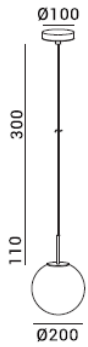

RETROFIT/PENDANT/200MM OPAL GLASS

Model: SUP-PL2056

Feature:

- Pendant light
- Opal glass ball 200mm

General data:

- Use location Interior
- Class/Light source E27, A60 (Class I)
- Tilttable No
- IP Rating 21
- Major Material Aluminum
- Cut-out --
- Installation Suspension
- Fixture Finishes White/Black
- Baffle Finishes --

Accessories (optional):

--

Compatible:

RETROFIT/SURFACE MOUNT/400MM OPAL GLASS

Model: SU-PL2057

Feature:

- Pendant light
- Opal glass ball 400mm

General data:

- Use location Interior
- Class E27, A60 (class I)
- Tilttable No
- IP Rating 21
- Major Material Aluminum
- Cut-out --
- Installation Suspension
- Fixture Finishes White/Black
- Baffle Finishes --

Accessories (optional):