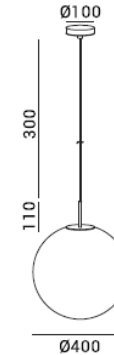

**RETROFIT/PENDANT/200MM OPAL GLASS**

**Model: SUP-PL2056**

**Feature:**

- Pendant light
- Opal glass ball 200mm

**General data:**

- Use location Interior
- Class/Light source E27, A60 (Class I)
- Tilttable No
- IP Rating 21
- Major Material Aluminum
- Cut-out --
- Installation Suspension
- Fixture Finishes White/Black
- Baffle Finishes --

**Accessories (optional):**

--

**Compatible:**

**RETROFIT/SURFACE MOUNT/400MM OPAL GLASS**

**Model: SU-PL2057**

**Feature:**

- Pendant light
- Opal glass ball 400mm

**General data:**

- Use location Interior
- Class E27, A60 (class I)
- Tilttable No
- IP Rating 21
- Major Material Aluminum
- Cut-out --
- Installation Suspension
- Fixture Finishes White/Black
- Baffle Finishes --

**Accessories (optional):**