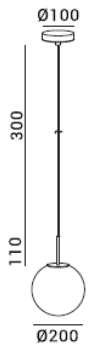

**RETROFIT/PENDANT/200MM OPAL GLASS**

**Model: SUP-PL2056**

**Feature:**

- Pendant light
- Opal glass ball 200mm

**General data:**

- Use location Interior
- Class/Light source E27, A60 (Class I)
- Tilttable No
- IP Rating 21
- Major Material Aluminum
- Cut-out --
- Installation Suspension
- Fixture Finishes White/Black
- Baffle Finishes --

**Accessories (optional):**

--

**Compatible:**

**RETROFIT/SURFACE MOUNT/400MM OPAL GLASS**

**Model: SU-PL2057**

**Feature:**

- Pendant light
- Opal glass ball 400mm

**General data:**

- Use location Interior
- Class E27, A60 (class I)
- Tilttable No
- IP Rating 21
- Major Material Aluminum
- Cut-out --
- Installation Suspension
- Fixture Finishes White/Black
- Baffle Finishes --

**Accessories (optional):**