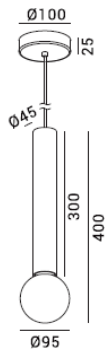

RETROFIT/PENDANT/TUBE

Model: SUP-PL3060

Feature:

- Pendant light
- E27 socket

General data:

- Use location Interior
- Class E27 (Class I)
- Tiltable No
- IP Rating 21
- Major Material Aluminum
- Cut-out --
- Installation Suspension
- Fixture Finishes White/Black/Brushed Brass
- Baffle Finishes --