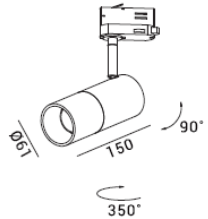

RETROFIT/TRACK LIGHT/ADJUSTABLE

Model: TRA-TR2051

Feature:

- Adjustable spot light
- Long black snoot
- Low glare design

General data:

- Use location Interior
- Class/Light source GU10 (230V, Class II)
- Tiltable Yes
- IP Rating 21
- Major Material Aluminum
- Cut-out --
- Installation Track
- Fixture Finishes White/Black
- Baffle Finishes --

Accessories (optional):

- Single or 3 phase adaptor
- Honeycomb louver

Compatible:

GU10

RETROFIT/TRACK LIGHT/ADJUSTABLE

Model: TRA-TR2036

Feature:

- Adjustable spot light
- GU10 base

General data:

- Use location Interior
- Class/Light source GU10 (230V, Class II)
- Tiltable Yes
- IP Rating 21
- Major Material Aluminum
- Cut-out --
- Installation Track
- Fixture Finishes White/Black
- Baffle Finishes --