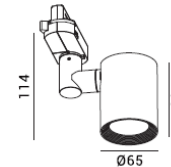

Accessories (optional):

- Honeycomb louver
- Glass diffuser
- Single or 3 phase adaptor