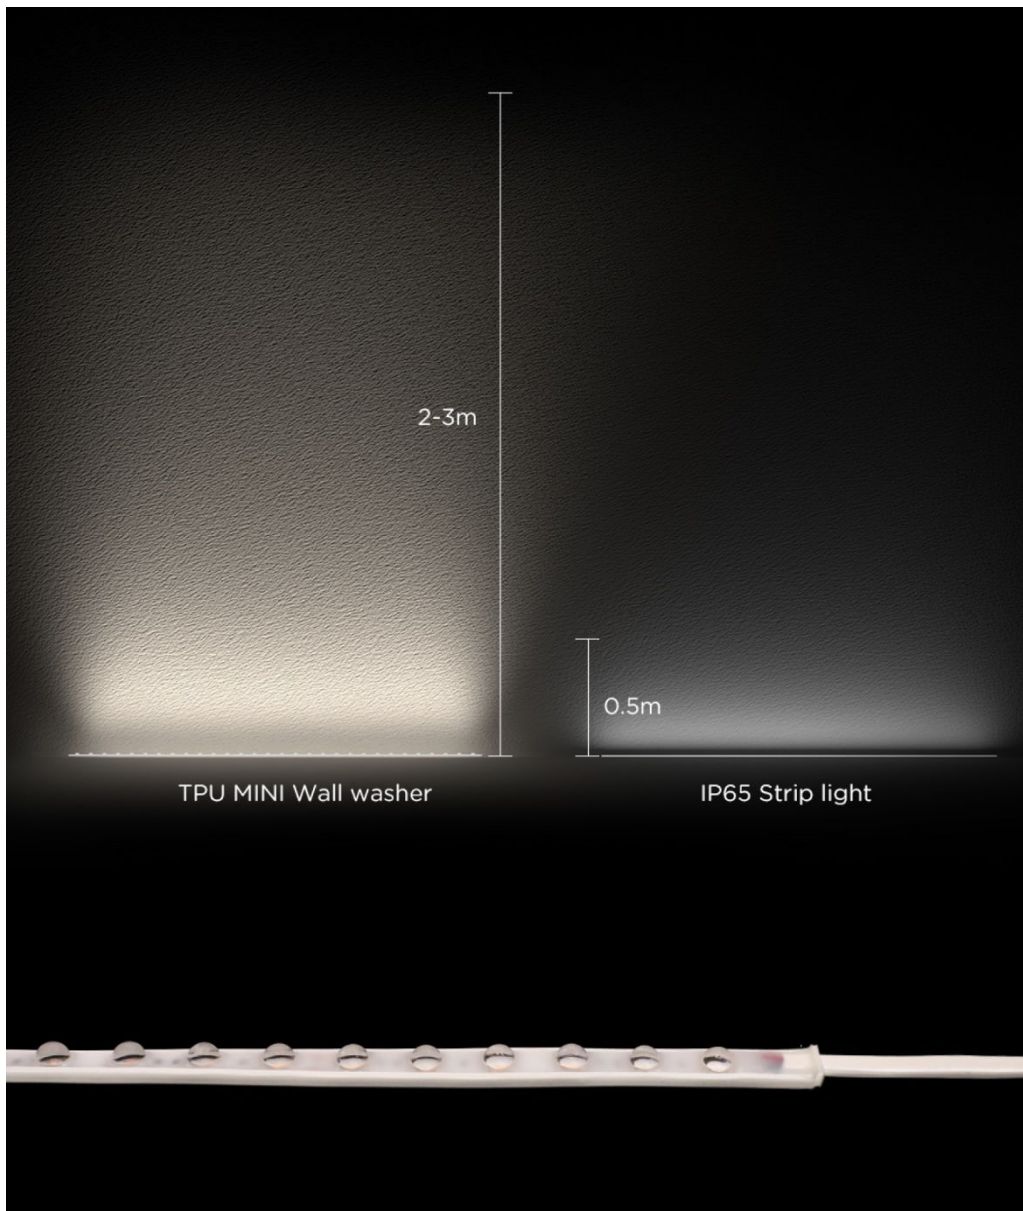

### HIGHLIGHT FEATURE:

- Wash wall height up to 2-3 meter with uniform distribution.
- Optical lens design
- Bendable at vertical direction.
- IP67 Protection
- Robust housing with high quality silicon, UV proof and salt/alkali resistance for true outdoor application
- Easy installation with clips and bendable track
- Cut-able for flexible application
- Low voltage drive at 24V constant voltage
- 2 years Warranty

### APPLICATION

- High light the wall feature
- Architectural lights for canopy, corridor, window, archway.
- Path and contour marking
- Decorative lights for holiday, event, show and exhibition

## FLEXIBLE MINI WALL WASHER (VERTICAL BEND)

<b>Model:</b>	TPUWW-14.4W-60-XX-XXXX
<b>Input:</b>	24VDC
<b>Power:</b>	14.4W/meter
<b>LED Qty</b>	60 pcs/meter
<b>CRI</b>	>90
<b>CCT</b>	2700K, 3000K, 4000K, 5000K
<b>Lumen per meter</b>	840-930 lm/m (depends on CCT)
<b>Len angle</b>	30° / 60°
<b>Unit cutting length</b>	100mm
<b>Waterproof grade</b>	IP67
<b>Bending</b>	Vertical bend
<b>Operation temperature</b>	-25-60°C
<b>Max. bending</b>	Radius 50mm
<b>Roll:</b>	5 meter

## FLEXIBLE MINI WALL WASHER (VERTICAL BEND)

<b>Model:</b>	TPUWW-18W-24-XX-XXXX
<b>Input:</b>	24VDC
<b>Power:</b>	18W/meter
<b>LED Qty</b>	24 pcs/meter
<b>CRI</b>	>80
<b>CCT</b>	2700K, 3000K, 4000K, 5000K
<b>Lumen per meter</b>	1600- 1850 lm/m (depends on CCT)
<b>Len angle</b>	15°/25°/45°/60°/20x45°
<b>Unit cutting length</b>	125mm
<b>Waterproof grade</b>	IP67
<b>Bending</b>	Vertical bend
<b>Operation temperature</b>	-25-60°C
<b>Max. bending</b>	Radius 50mm
<b>Roll:</b>	5 meter