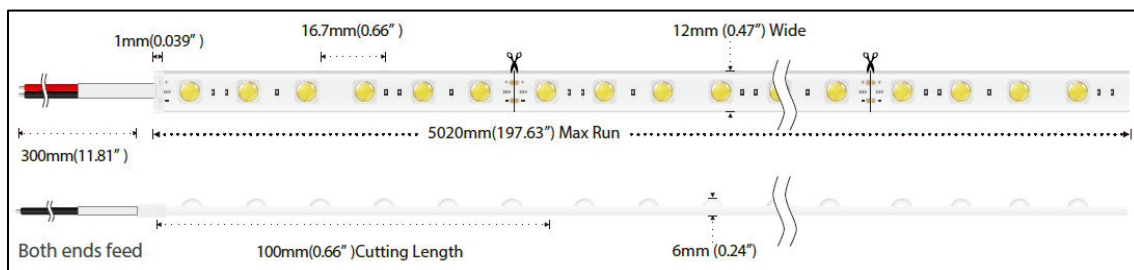

### HIGHLIGHT FEATURE:

- Wash wall height up to 2-3 meter with uniform distribution.
- Optical lens design
- Bendable at vertical direction.
- IP67 Protection
- Robust housing with high quality silicon, UV proof and salt/alkali resistance for true outdoor application
- Easy installation with clips and bendable track
- Cut-able for flexible application
- Low voltage drive at 24V constant voltage
- 2 years Warranty

## FLEXIBLE MINI WALL WASHER (VERTICAL BEND)

<b>Model:</b>	TPUWW-14.4W-60-XX-XXXX
<b>Input:</b>	24VDC
<b>Power:</b>	14.4W/meter
<b>LED Qty</b>	60 pcs/meter
<b>CRI</b>	>90
<b>CCT</b>	2700K, 3000K, 4000K, 5000K
<b>Lumen per meter</b>	840-930 lm/m (depends on CCT)
<b>Len angle</b>	30° / 60°
<b>Unit cutting length</b>	100mm
<b>Waterproof grade</b>	IP67
<b>Bending</b>	Vertical bend
<b>Operation temperature</b>	-25-60°C
<b>Max. bending</b>	Radius 50mm
<b>Roll:</b>	5 meter

### DIMENSION

**\*\*RGB and single color version are available\*\***  
**\*\*The specification is subject to change without note.\*\***

## FLEXIBLE MINI WALL WASHER (VERTICAL BEND)

<b>Model:</b>	TPUWW-18W-24-XX-XXXX
<b>Input:</b>	24VDC
<b>Power:</b>	18W/meter
<b>LED Qty</b>	24 pcs/meter
<b>CRI</b>	>80
<b>CCT</b>	2700K, 3000K, 4000K, 5000K
<b>Lumen per meter</b>	1600- 1850 lm/m (depends on CCT)
<b>Len angle</b>	15°/25°/45°/60°/20x45°
<b>Unit cutting length</b>	125mm
<b>Waterproof grade</b>	IP67
<b>Bending</b>	Vertical bend
<b>Operation temperature</b>	-25-60°C
<b>Max. bending</b>	Radius 50mm
<b>Roll:</b>	5 meter