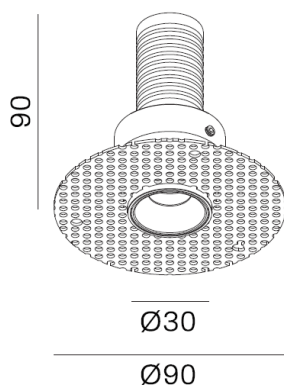

TRIMLESS/SPOT LIGHT/FIXED/ANTI-GLARE/30mm

Model: RR-DL3559

Feature:

- Ceiling Recessed
- Trimless deep type
- Extra low UGR design

Technical data:

▪ Light source	Citizen COB or others
▪ LED Power (max)	6.5W (180mA, 36V)
▪ System Power (ref.)	8W (ref. only depends on the ECG)
▪ Lumen flux (typ.)	600lm
▪ Colour temperature	2700K, 3000K, 4000K
▪ Colour rendering index	Ra \geq 90
▪ MacAdam Step	3
▪ Beam Angle	20D, 30D, 40D Lens type
▪ Tilttable	No
▪ Ingress protection	IP21
▪ Operation temperature	0-40C
▪ Protection Class	III
▪ LED Lifetime	50,000h L70B10
▪ Finishing	White RAL9003/Black RAL9005
▪ Construction	Aluminum
▪ Installation	Trimless, Ceiling Recessed
▪ Dimension	30mm(OD)x90mm(H)
▪ LED Driver	Remote

Electronic control gear

NON-DIM/Dimmable

IDP MP series

1-10V/0-10V/DALI

IDP SC series

Other brand is available upon request

*Use IDP multi-power LED Driver can trim down the output power according to actual application.

Light Distribution For 3000K

spot 18°			medium 32°			wide 39°		
h(m)	E(lx)	ø(m)	h(m)	E(lx)	ø(m)	h(m)	E(lx)	ø(m)
1	2149	ø0.31	1	633.2	ø0.58	1	442.2	ø0.71
2	537.2	ø0.63	2	158.3	ø1.16	2	110.6	ø1.43
3	238.8	ø0.95	3	70.36	ø1.74	3	49.14	ø2.15
4	134.3	ø1.26	4	39.58	ø2.32	4	27.64	ø2.87
5	85.95	ø1.58	5	25.33	ø2.90	5	17.69	ø3.58