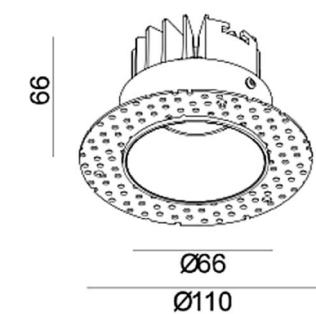

TRIMLESS/SPOT LIGHT/FIXED/RECESSED

Model: RR-DL3281

Ⓢ Cutout:80mm

Feature:

- Deep ceiling Recessed
- Trimless design
- Low glare

Technical data:

- Light source CREE COB or others
- LED Power (max) 9W (250mA, 36V)
- System Power (ref.) 11W (ref. only depends on the ECG)
- Lumen flux (typ.) 650lm
- Colour temperature 2700K, 3000K, 4000K
- Colour rendering index Ra \geq 90
- MacAdam Step 3
- Beam Angle 24D, 36D, 60D Lens type
- Tilttable No
- Ingress protection IP21
- Operation temperature 0-40C
- Protection Class III
- LED Lifetime 50,000h L70B10
- Finishing White RAL9003/Black RAL9005
- Construction Aluminum
- Installation Trimless, Ceiling Recessed
- Dimension 66mm(OD)x66mm(H)/Cutout 80mm
- LED Driver Remote

Electronic control gear

NON-DIM/Dimmable **IDP** MP series

1-10V/0-10V/DALI **IDP** SC series

Other brand is available upon request

*Use IDP multi-power LED Driver can trim down the output power according to actual application.

LIGHT DISTRIBUTION for 3000K medium 36°

h(m)	E(lx)	Ø(m)
1	1218	Ø0.65
2	304.6	Ø1.30
3	135.4	Ø1.95
4	76.15	Ø2.60
5	48.74	Ø3.25

Photometric 3000K 36D Ra.90

The specification is subject to change without note.