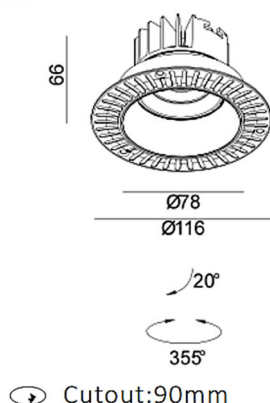

### Technical data:

- Light source CREE COB or others
- LED Power (max) 9W (250mA, 36V)
- System Power (ref.) 11W (ref. only depends on the ECG)
- Lumen flux (typ.) 650lm
- Colour temperature 2700K, 3000K, 4000K
- Colour rendering index Ra $\geq$ 90
- MacAdam Step 3
- Beam Angle 24D, 36D, 60D Lens type
- Tiltable Yes
- Ingress protection IP21
- Operation temperature 0-40C
- Protection Class III
- LED Lifetime 50,000h L70B10
- Finishing White RAL9003/Black RAL9005
- Construction Aluminum
- Installation Trimless, Ceiling Recessed
- Dimension 78mm(OD)x66mm(H)/Cutout 90mm
- LED Driver Remote

### LIGHT DISTRIBUTION for 3000K medium 36°

h(m)	E(lx)	Ø(m)
1	1218	Ø0.65
2	304.6	Ø1.30
3	135.4	Ø1.95
4	76.15	Ø2.60
5	48.74	Ø3.25

Photometric 3000K 36D Ra.90

\*\*The specification is subject to change without note.\*\*