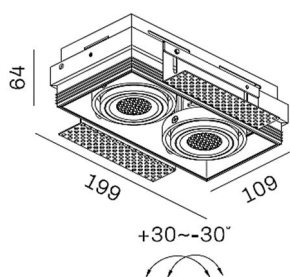

TRIMLESS/SPOT LIGHT/GIMBLE/RECESSED/TWIN HEADS

Model: SR-DL3115

Cutout: 201x113mm

Feature:

- TWIN head trimless square grilled downlight
- Low UGR
- Gimble tilt 30 degree

Technical data:

- Light source COB or others
- LED Power (max) 2x7.2W (200mA, 36V)
- System Power (ref.) 2x9W (ref. only depends on the ECG)
- Lumen flux (typ.) 2x600lm
- Colour temperature 2700K, 3000K, 4000K
- Colour rendering index $Ra \geq 90$
- MacAdam Step 3
- Beam Angle 24D, 36D, 45D PMMA Lens
- Tilttable Yes
- Ingress protection IP21
- Operation temperature 0-40C
- Protection Class III
- LED Lifetime 50,000h L70B10
- Finishing White RAL9003/Black RAL9005
- Construction Aluminum
- Installation Trimless, Ceiling Recessed
- Dimension 199x109mm/Cutout 201x103mm
- LED Driver Remote

Light Distribution For 3000K

medium 31°

h(m)	E(lx)	ø(m)
1	2270	ø0.55
2	567.5	ø1.11
3	252.2	ø1.66
4	141.9	ø2.22
5	90.81	ø2.77

The specification is subject to change without note.