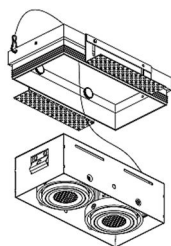

TRIMLESS/SPOT LIGHT/GIMBLE/RECESSED/TWIN HEADS

Model: SR-DL3115

Cutout: 201x113mm

Feature:

- TWIN head trimless square grilled downlight
- Low UGR
- Gimble tilt 30 degree

Technical data:

- Light source COB or others
- LED Power (max) 2x7.2W (200mA, 36V)
- System Power (ref.) 2x9W (ref. only depends on the ECG)
- Lumen flux (typ.) 2x600lm
- Colour temperature 2700K, 3000K, 4000K
- Colour rendering index $Ra \geq 90$
- MacAdam Step 3
- Beam Angle 24D, 36D, 45D PMMA Lens
- Tilttable Yes
- Ingress protection IP21
- Operation temperature 0-40C
- Protection Class III
- LED Lifetime 50,000h L70B10
- Finishing White RAL9003/Black RAL9005
- Construction Aluminum
- Installation Trimless, Ceiling Recessed
- Dimension 199x109mm/Cutout 201x103mm
- LED Driver Remote