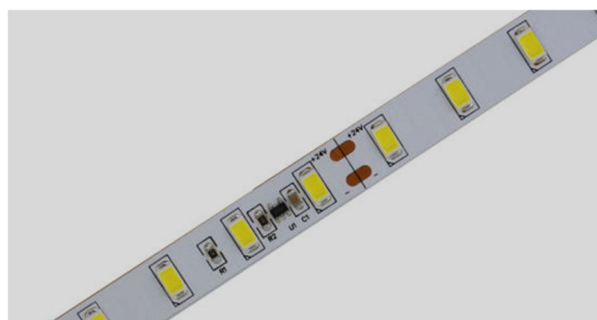

CRI 90 or CRI 95 SMD 5630 Flexible LED Strip (Constant current type)

HIGHLIGHT FEATURE:

- Embedded constant current regulation
- Consistency brightness in each LED
- Wide input voltage range 21-30Vdc

Model:	FL-SMD5630-XXW-CCT-CRI-IP	
Input:	Normal 24VDC	Normal 24VDC
Power:	15W/meter	22W/meter
LED Qty	70pcs/m	126pcs/m
CRI	>90 or >95	
CCT	2700K, 3000K, 4000K, 6000K	
Lumen per meter (lm/m)	1400-1750 lm/m (depends on CCT)	2200-2500 lm/m (depends on CCT)
Unit cutting length	Ask in detail	Ask in detail
Waterproof grade	IP20, IP44 or IP67	
Bending	Horizontal bend	
PCB width	10mm	12mm
Roll:	5 meter	

RGBW, Tunable white version is available

Single colour version is available

The specification is subject to change without note.