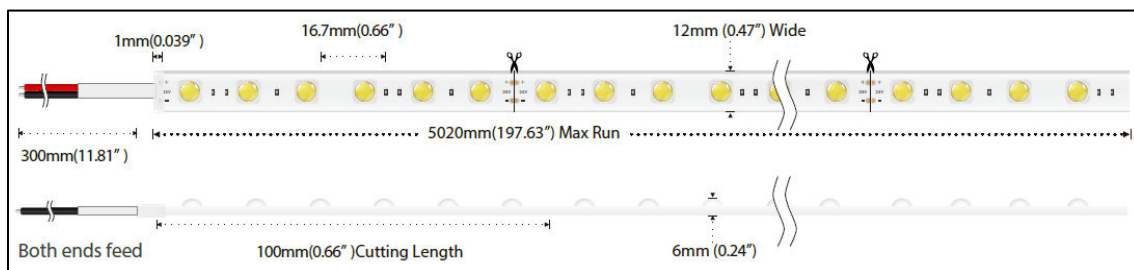

DIMENSION

RGB and single color version are available
The specification is subject to change without note.