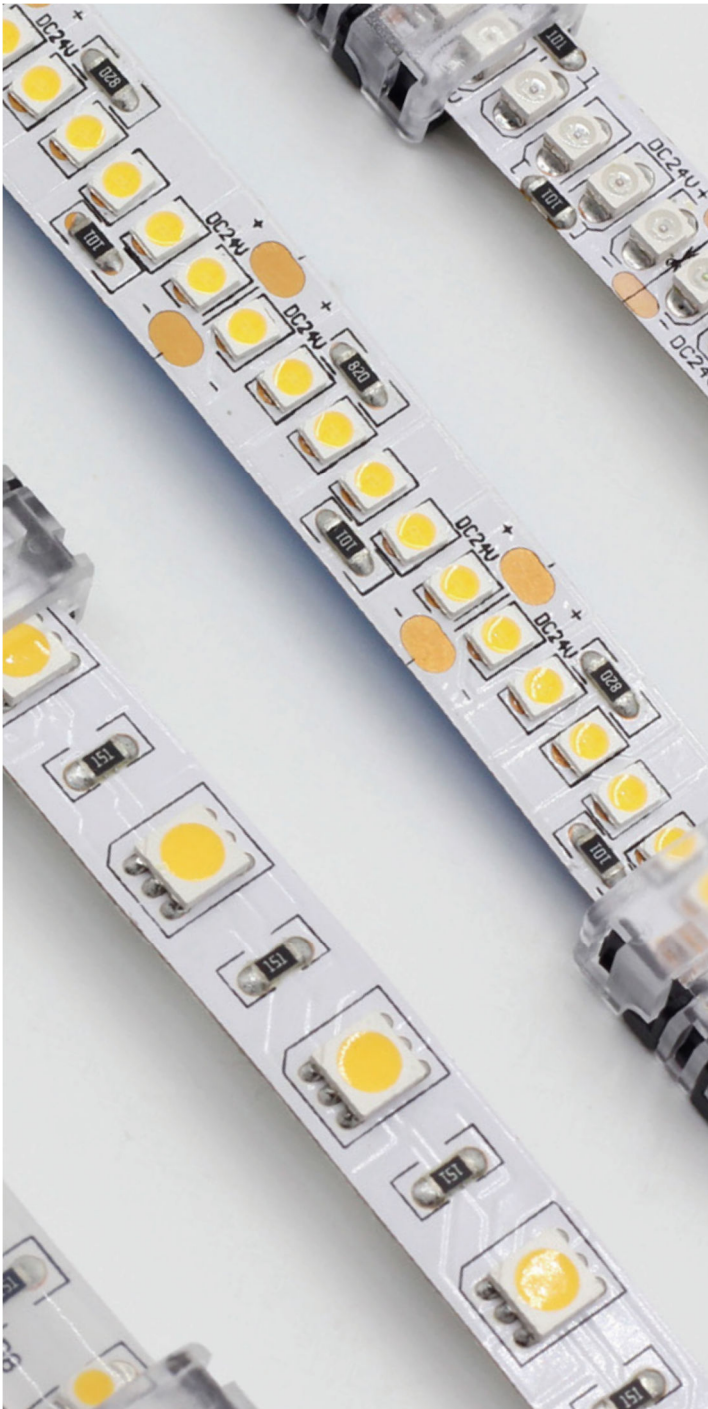

FLEXIBLE LED STRIP

HIGHLIGHT FEATURE:

- Flexible and cuttable LED strip
- View angle 120 degree
- High lumen output and efficacy
- High Color rendering >90 or >95
- Easy installation with self-adhesive tape on backside
- DC 24V working voltage
- Color consistency up to 3 SDCM**
- Embedded constant current regulation
- Ingress protection IP20 , IP44 or IP67 rating

**Color consistency up to 3 SDCM is base on same production batch.

APPLICATION

- Cove lighting
- Ceiling Integration
- Signage, advertising and lettering
- Suitable for indoor or semi-outdoor use