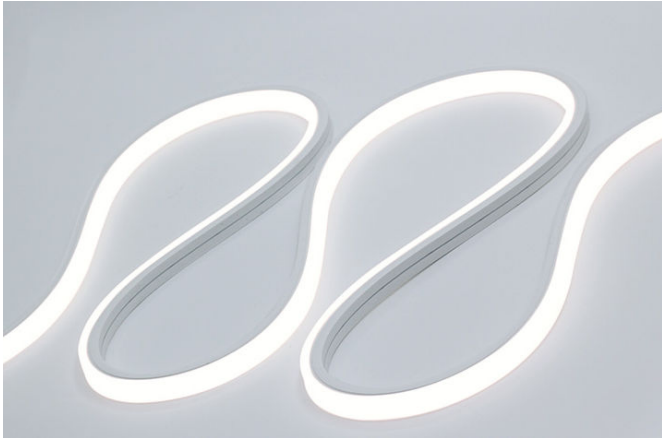

NEON LED STRIP PRODUCT LIST (VERTICAL BEND)

Model:	NEON-1307-VB-18W-XXXX	
Input:	24VDC	
Power:	18W/meter	Dimension
LED Qty	210	
CRI	>90	
CCT	2700K, 3000K, 4000K, 6000K	
Lumen per meter	1550-1700 lm/m (depends on CCT)	
Unit cutting length	33.3mm	
Waterproof grade	IP67	
Bending	vertical bend	
Minimum bend diameter	80mm	
Roll:	5 meter	

	Model:	NEON-1010-VB-14W-XXXX
Dimension	Input:	24VDC
	Power:	14W/meter
	LED Qty	180
	CRI	>90
	CCT	2700K, 3000K, 4000K, 6000K
	Lumen per meter	1000-1180lm/m (depends on CCT)
	Unit cutting length	33mm
	Waterproof grade	IP67
	Bending	Horizontal bend
	Minimum bend diameter	60mm
	Roll:	5 meter

RGBW, Tunable white version is available
Single colour version is available
The specification is subject to change without note.