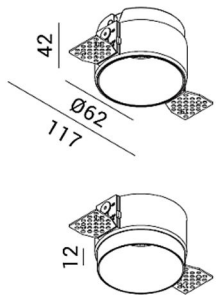

RETROFIT/TRIMLESS/ANTI-GLARE/TWO LEVELS

Model: RR-DL2248

Compatible:

Feature:

- Trimless design
- Two levels installation
- Very low glare design

General data:

▪ Use location	Interior
▪ Class/Light source	GU10 (230V, Class II) GU5.3 (12V, Class III) LED Module (250mA/36V, Class III)
▪ Tiltable	No
▪ IP Rating	21
▪ Major Material	Aluminum
▪ Cut-out	75mm
▪ Installation	Recessed
▪ Fixture Finishes	White/Black
▪ Baffle Finishes	--

Accessories (optional):

Glass Diffuser
Honeycomb Louver