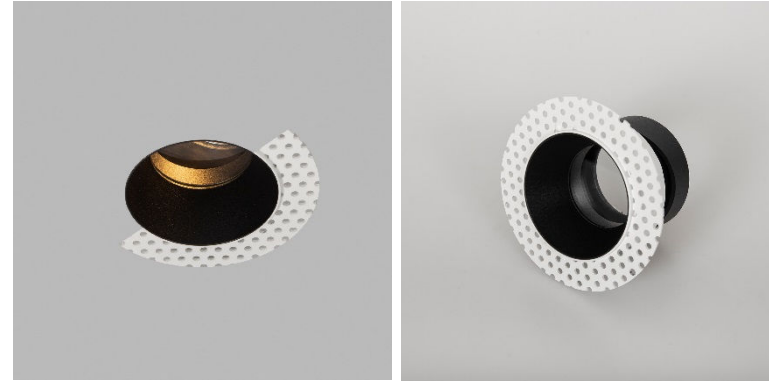

### Feature:

- Trimless design
- Two levels installation
- Very low glare design

### General data:

- |                      |   |
|----------------------|---|
| ▪ Use location       | Interior  |
| ▪ Class/Light source | GU10 (230V, Class II)<br>GU5.3 (12V, Class III)<br>LED Module<br>(250mA/36V, Class III) |
| ▪ Tiltable           | No  |
| ▪ IP Rating          | 21  |
| ▪ Major Material     | Aluminum  |
| ▪ Cut-out            | 75mm  |
| ▪ Installation       | Recessed  |
| ▪ Fixture Finishes   | White/Black   |
| ▪ Baffle Finishes    | --  |

### Accessories (optional):

Glass Diffuser  
Honeycomb Louver

## RETROFIT/TRIMLESS/ANTI-GLARE/TILTABLE

**Model: RR-DL2518**