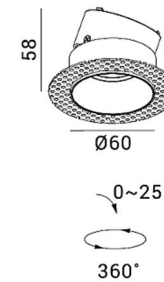

RETROFIT/TRIMLESS/ANTI-GLARE/TILTABLE

Model: RR-DL2518

Compatible:

Feature:

- Trimless design
- Interchangeable baffle
- Compact design

General data:

▪ Use location	Interior
▪ Class/Light source	GU10 (230V, Class II) GU5.3 (12V, Class III) LED Module (250mA/36V, Class III)
▪ Tiltable	No
▪ IP Rating	21
▪ Major Material	Aluminum
▪ Cut-out	65mm
▪ Installation	Recessed
▪ Fixture Finishes	White/Black
▪ Baffle Finishes	White/Black/Brushed Brass/Bronze

Accessories (optional):

Glass Diffuser
Honeycomb Louver